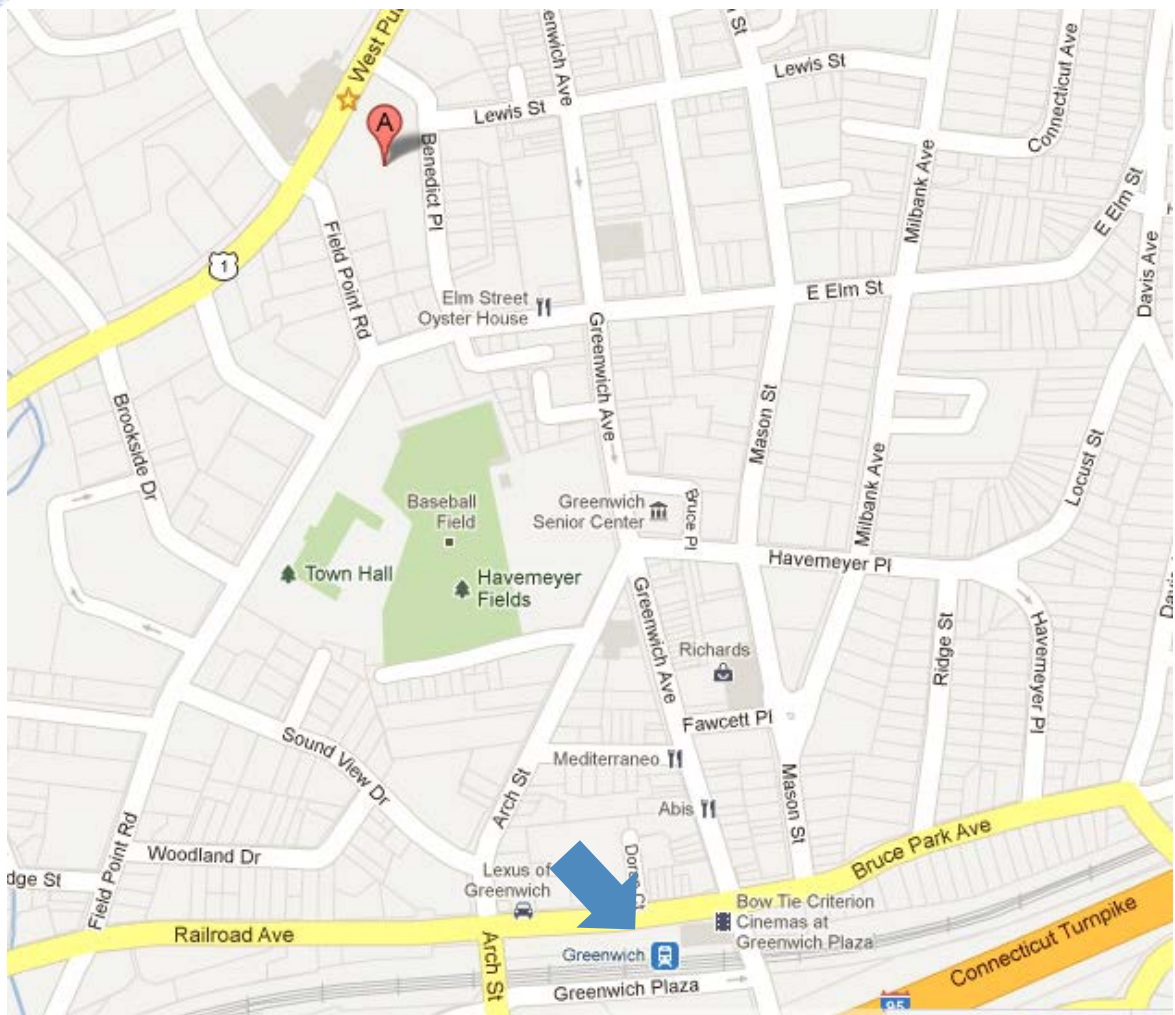

SVP GLOBAL

Nearest transport links

Airport: JFK Airport (34.7 miles)

Train: Metro North Railroad (0.6 miles)

Taxi: Greenwich Taxi (203 869 6000)

Greenwich

100 West Putnam Ave

Greenwich, CT 06830