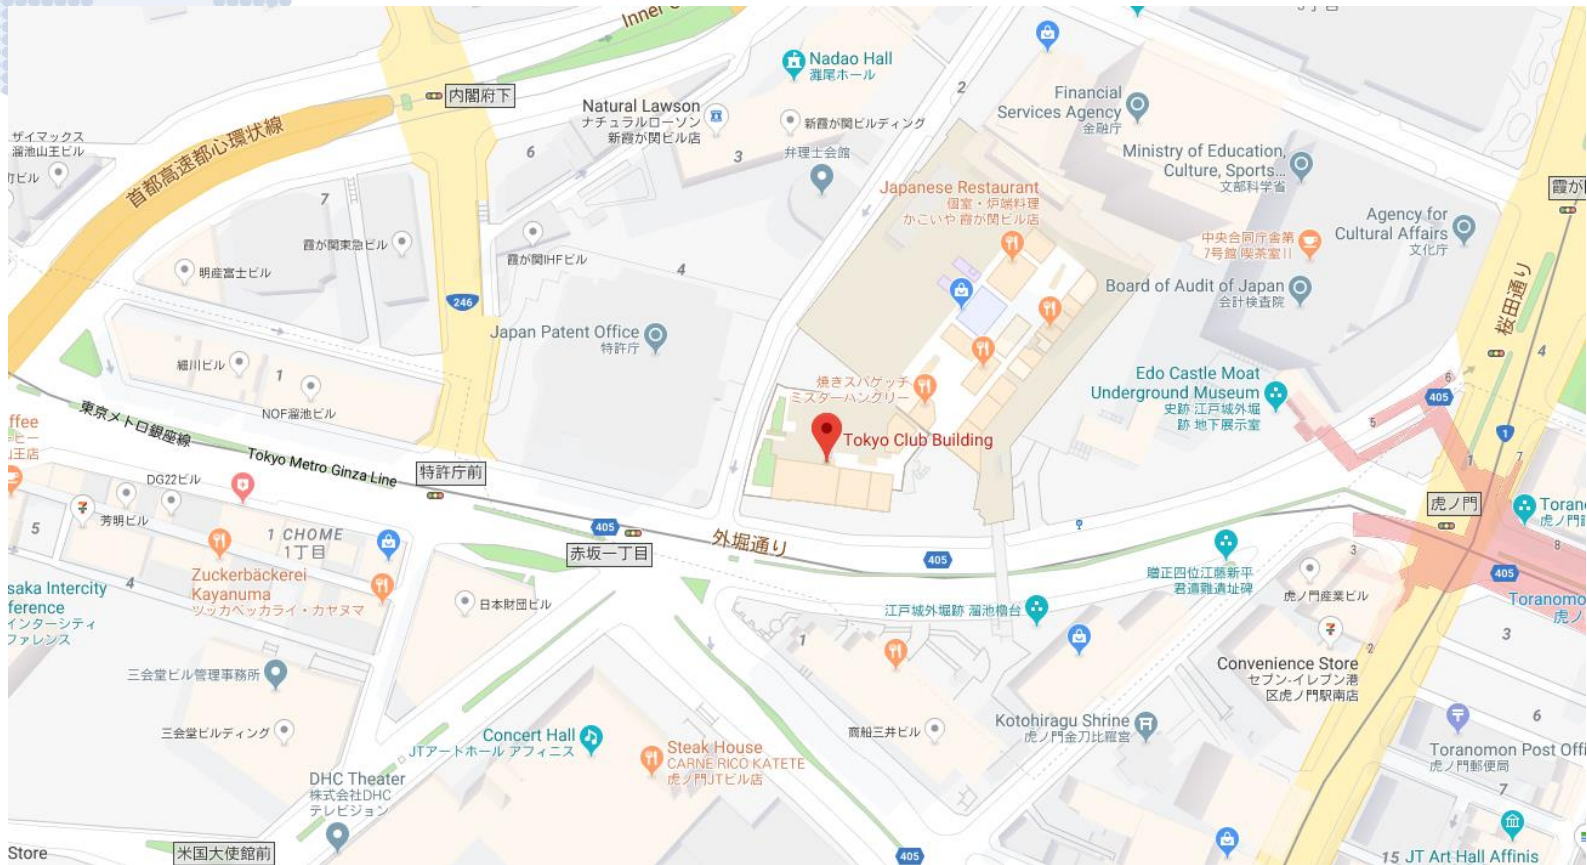

SVP GLOBAL

How to Reach Us By Train

Station

Toranomon Sta. (Ginza Line)
 Tameike Sanno Sta. (Ginza Line)
 Tameike Sanno Sta. (Nanboku Line)
 Kasumigaseki Sta. (Chiyoda Line)
 Kasumigaseki Sta. (Hibiya Line)

Exit

Exit 11
 Exit 8
 Exit 8
 Exit A13
 Exit A13

Est. Walking Distance

Approx 2 minute
 Approx 5 minute
 Approx 5 minute
 Approx 6 minutes
 Approx 6 minutes

Tokyo

Tokyo Club Building, 8th Floor
 3-2-6 Kasumigaseki
 Chiyoda-ku,
 Tokyo 100-0013
 Tel. +81 3 5218 2900